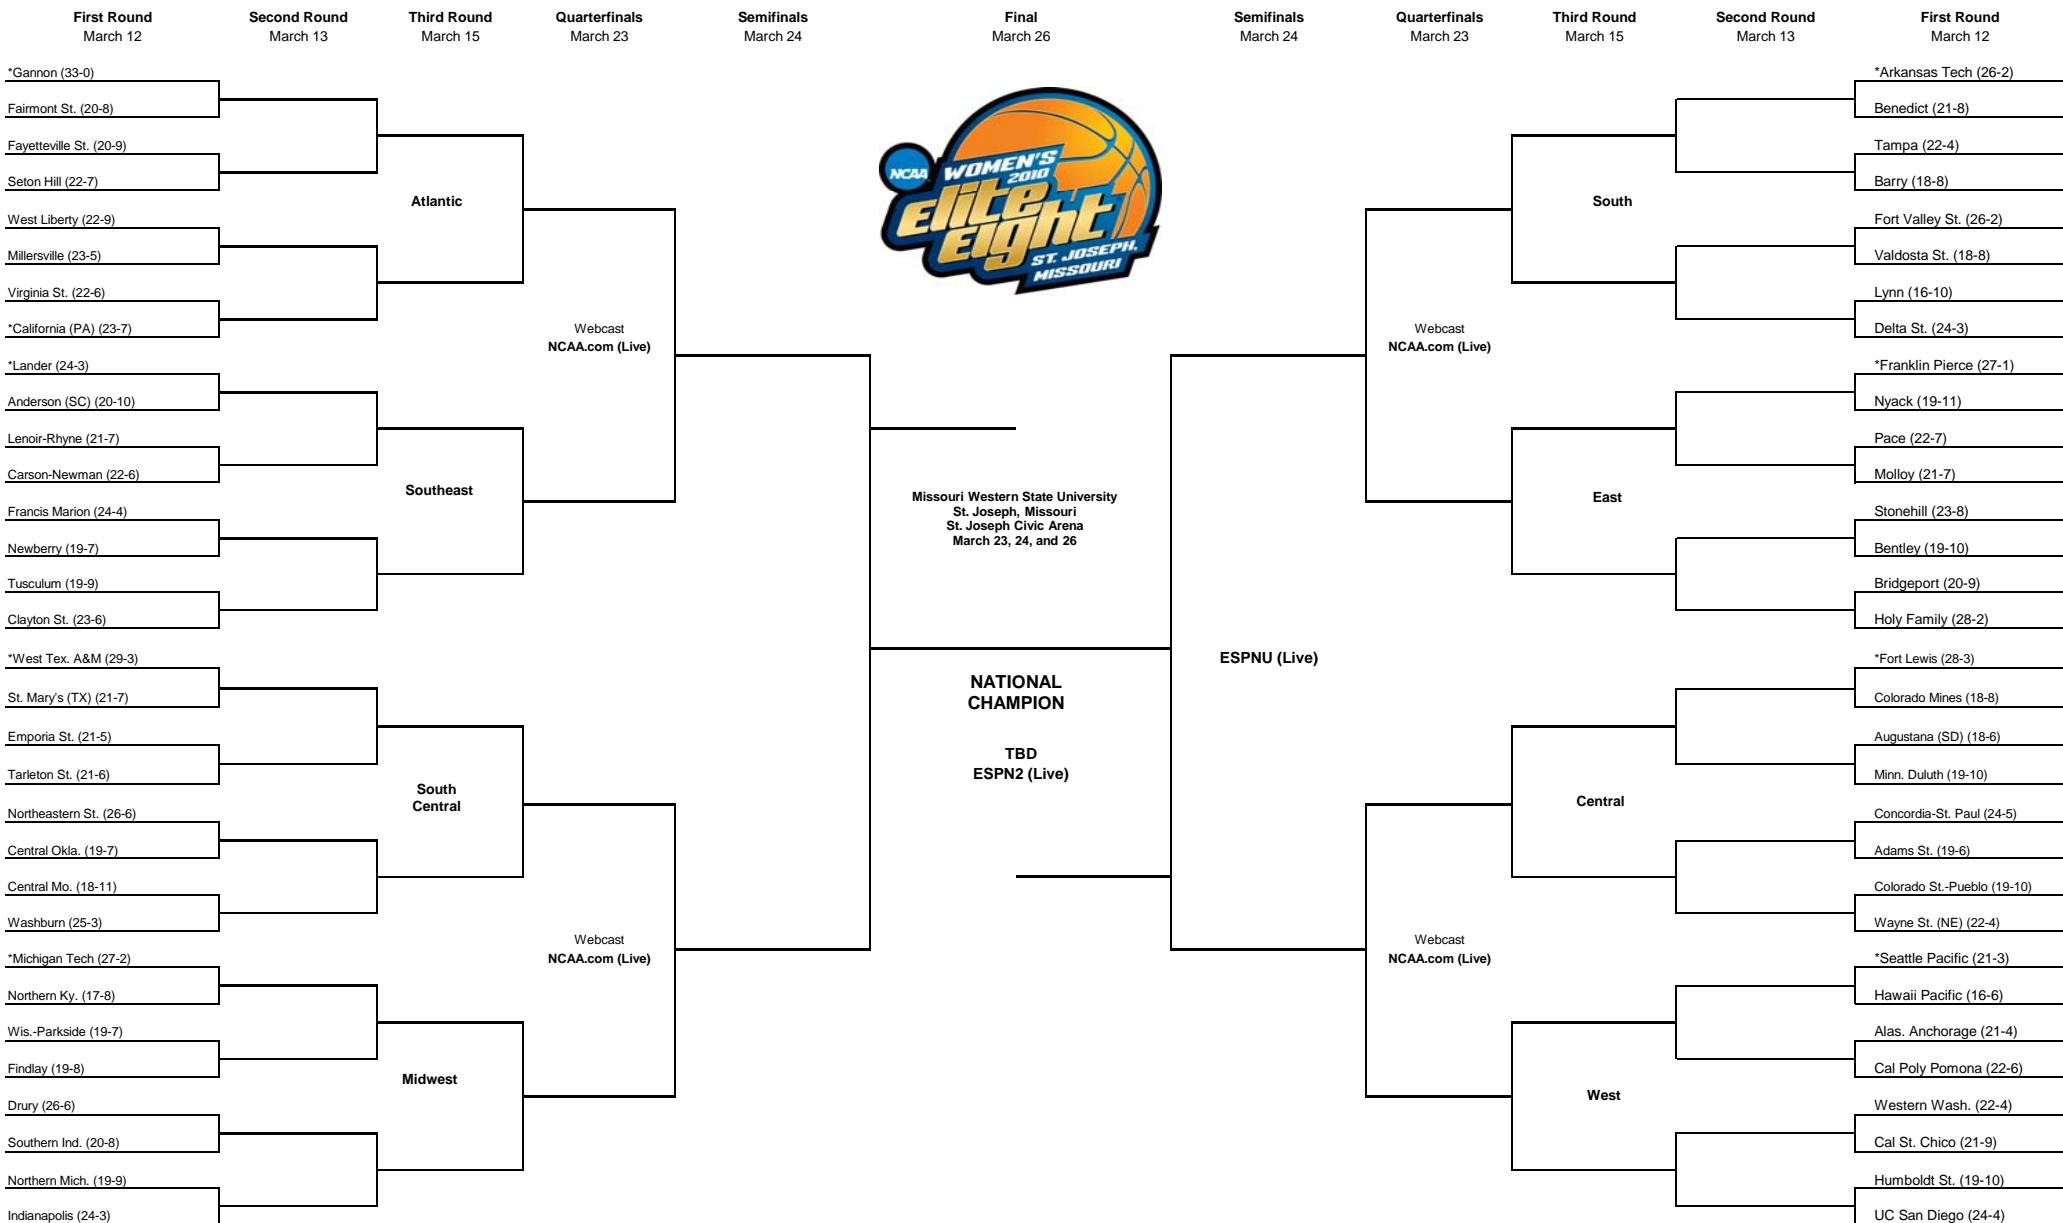

NCAA Division II Women's BASKETBALL CHAMPIONSHIP

* Host Institutions